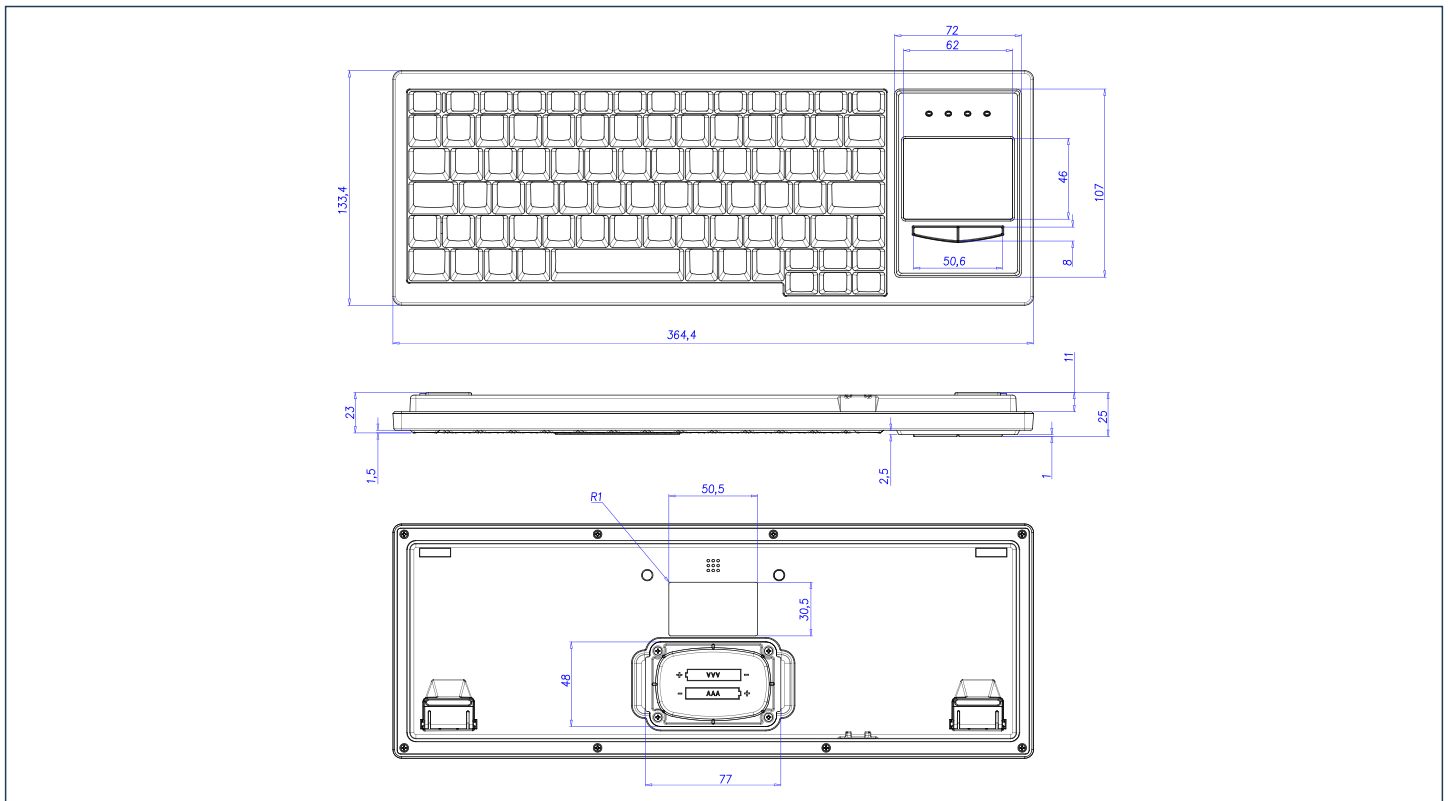

TECHNICAL DRAWING (IN MM)

EN60601-1-2 Ed 4

EN60601-1-2 Ed 4 applies to the basic safety and essential performance of Medical Equipment (ME) equipment and ME systems in the presence of electromagnetic disturbances and to electromagnetic disturbances emitted by ME equipment and Me systems.

SHORT OPERATING INSTRUCTIONS

CLEAN MODE

Press Fn and F5 to enable clean mode. Clean mode is indicated by the three Lock-LEDs flashing.

WIRELESS LEDS INDICATE

Press Fn, you can see the green Power-led on,

1) If the status Num lock on, it means, the led on
  2) If the status Caps lock on, it means, the led on
  3) If the status Scroll lock on, it means, the led on
2. power saving mode design

CLEANING INSTRUCTION

For further details please refer to below link:

<https://gett-group.com/en/gett-service/cleaning-and-material-resistances>