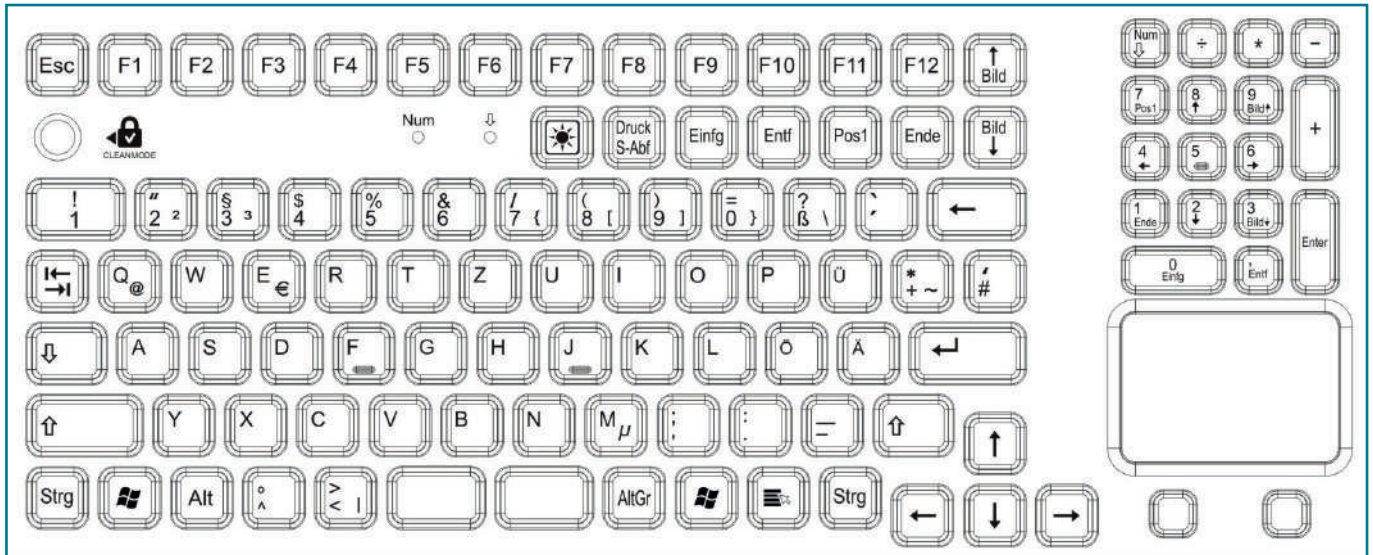

1. KEY FUNCTIONS:

Touchpad-tapping*: + + **F2** > Activates and deactivates the tapping function

Key lock: > Press and hold for 2 seconds

2. SPECIAL FUNCTIONS:

Clean mode: To activate or deactivate the clean mode, hold this key down for 2 seconds. This deactivates the key function and the touchpad. You can then clean the keyboard without triggering any incorrect commands.

*Touchpad-tapping: Touchpad tapping allows you to use different functions by typing the touchpad surface once or several times (e.g. in word processing: single tap to position the cursor, double tap to select paragraphs)

You can find operating instructions and hints on cleaning and disinfecting at:

www.gett-group-service.com